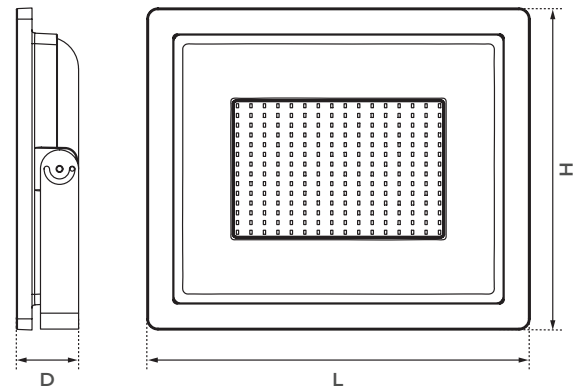

ECO FLOODLIGHT HIGH OUTPUT

Product Features

- Domestic floodlight suitable for residential applications
- Die cast aluminium housing
- Supplied with fixing bracket
- Pre-wired 0.75m HO5RN-F cable
- 100W also available in White, please contact Luceco for further information

CAT NO.	LUMINAIRE LUMENS	WATTAGE
EFLD100B40	750	100W
EFLD150B40	11250	150W
EFLD200B40	15000	200W

Product Drawing

Product Dimensions

CAT NO.	LENGTH (mm)	DEPTH (mm)	HEIGHT (mm)
EFLD100B40	337	42	290
EFLD150B40	337	53	281
EFLD200B40	362	59	304