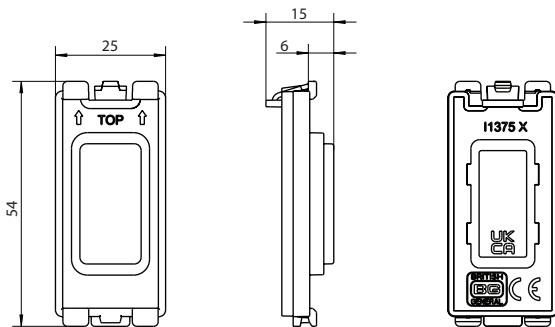

Features:

- Blank modules are ideal for inserting in to unused grid apertures
- Simple secure 'locate & clip' fitting to frame
- Module to be installed with Grid frame and plate

Product Images

Line Diagrams

Weights & Dimensions

Cat No.	Description	Dimensions (H x W x D) cm			Weight (kg)			CBM (m ³)
		Product	Inner Box	Outer Box	Each	Inner Box	Outer Box	Outer Box
RBLNK	Blank Module - White	5.4 x 2.5 x 1.5	6.2 x 6.4 x 12.4	14.5 x 13.8 x 32	0.006	0.08	0.92	0.00640
R**BLNK	Blank Module - Metal	5.4 x 2.5 x 1.5	6.2 x 6.4 x 12.4	14.5 x 13.8 x 32	0.008	0.1	1.12	0.00640