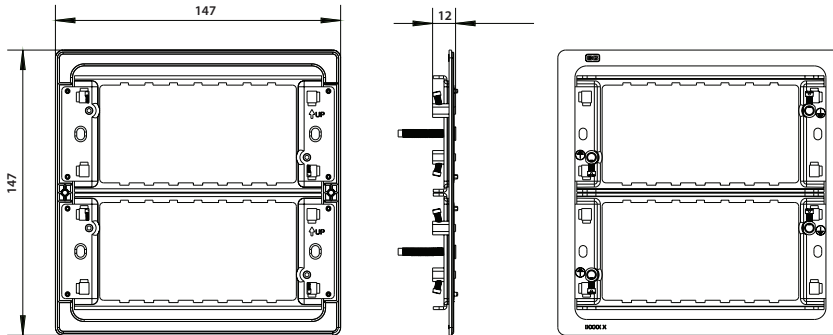

RFR68FP

Packaging Information

Cat No.	Description	Packaging Type			Pack Quantity			Barcode		
		Product	Inner Box	Outer Box	Each	Inner Box	Outer Box	Individual	Inner Box	Outer Box
RFR12	1 + 2 Gang Frame	Bag	Colour Box	Carton	1	20	200	5050765204637	5050765204682	5050765204736
RFR34	3 + 4 Gang Frame	Bag	Colour Box	Carton	1	10	100	5050765204644	5050765204699	5050765204743
RFR12FP	1 + 2 Gang Frame, Screwless F/P	Bag	Colour Box	Carton	1	20	200	5050765204651	5050765204705	5050765204750
RFR34FP	3 + 4 Gang Frame, Screwless F/P	Bag	Colour Box	Carton	1	10	100	5050765204668	5050765204712	5050765204767
RFR68FP	6 + 8 Gang Frame, Screwless F/P	Bag	Colour Box	Carton	1	5	50	5050765204675	5050765204729	5050765204774

Weights & Dimensions

Cat No.	Description	Dimensions (H x W x D) cm			Weight (kg)			CBM (m³)
		Product	Inner Box	Outer Box	Each	Inner Box	Outer Box	Outer Box
RFR12	1 + 2 Gang Frame	6.8 x 7.9 x 1.2	9.7 x 9.2 x 18.7	20.6 x 19.3 x 47.3	0.049	1.02	10.44	0.01881
RFR34	3 + 4 Gang Frame	6.3 x 14 x 1.2	9.7 x 9.2 x 15.7	11.1 x 32.3 x 47.8	0.064	0.68	7.09	0.01714
RFR12FP	1 + 2 Gang Frame, Screwless F/P	8.6 x 8.6 x 1.2	9.7 x 9.2 x 18.7	20.6 x 19.3 x 47.3	0.047	0.98	10.04	0.01881
RFR34FP	3 + 4 Gang Frame, Screwless F/P	8.6 x 14.7 x 1.2	9.7 x 9.2 x 15.7	11.1 x 32.3 x 47.8	0.067	0.71	7.39	0.01714
RFR68FP	6 + 8 Gang Frame, Screwless F/P	14.7 x 14.7 x 1.2	15.8 x 9.2 x 15.8	17.1 x 32.3 x 47.8	0.13	1.35	13.8	0.02640