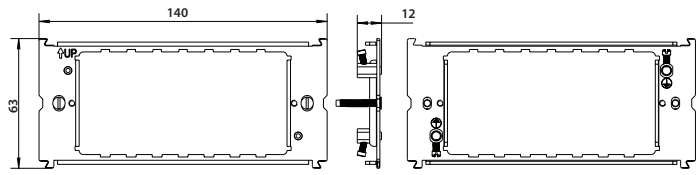

Line Diagrams

RFR34

Packaging Information

Cat No.	Description	Packaging Type			Pack Quantity			Barcode		
		Product	Inner Box	Outer Box	Each	Inner Box	Outer Box	Individual	Inner Box	Outer Box
RFR12	1 + 2 Gang Frame	Bag	Colour Box	Carton	1	20	200	5050765204637	5050765204682	5050765204736
RFR34	3 + 4 Gang Frame	Bag	Colour Box	Carton	1	10	100	5050765204644	5050765204699	5050765204743
RFR12FP	1 + 2 Gang Frame, Screwless F/P	Bag	Colour Box	Carton	1	20	200	5050765204651	5050765204705	5050765204750
RFR34FP	3 + 4 Gang Frame, Screwless F/P	Bag	Colour Box	Carton	1	10	100	5050765204668	5050765204712	5050765204767
RFR68FP	6 + 8 Gang Frame, Screwless F/P	Bag	Colour Box	Carton	1	5	50	5050765204675	5050765204729	5050765204774

Weights & Dimensions

Cat No.	Description	Dimensions (H x W x D) cm			Weight (kg)			CBM (m³)
		Product	Inner Box	Outer Box	Each	Inner Box	Outer Box	Outer Box
RFR12	1 + 2 Gang Frame	6.8 x 7.9 x 1.2	9.7 x 9.2 x 18.7	20.6 x 19.3 x 47.3	0.049	1.02	10.44	0.01881
RFR34	3 + 4 Gang Frame	6.3 x 14 x 1.2	9.7 x 9.2 x 15.7	11.1 x 32.3 x 47.8	0.064	0.68	7.09	0.01714
RFR12FP	1 + 2 Gang Frame, Screwless F/P	8.6 x 8.6 x 1.2	9.7 x 9.2 x 18.7	20.6 x 19.3 x 47.3	0.047	0.98	10.04	0.01881
RFR34FP	3 + 4 Gang Frame, Screwless F/P	8.6 x 14.7 x 1.2	9.7 x 9.2 x 15.7	11.1 x 32.3 x 47.8	0.067	0.71	7.39	0.01714
RFR68FP	6 + 8 Gang Frame, Screwless F/P	14.7 x 14.7 x 1.2	15.8 x 9.2 x 15.8	17.1 x 32.3 x 47.8	0.13	1.35	13.8	0.02640