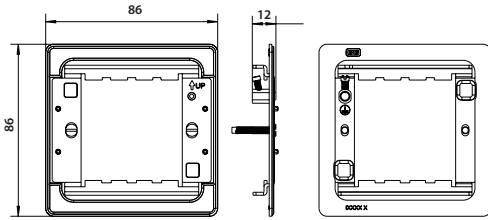

Line Diagrams

RFR12FP

Packaging Information

Cat No.	Description	Packaging Type			Pack Quantity			Barcode		
		Product	Inner Box	Outer Box	Each	Inner Box	Outer Box	Individual	Inner Box	Outer Box
RFR12	1 + 2 Gang Frame	Bag	Colour Box	Carton	1	20	200	5050765204637	5050765204682	5050765204736
RFR34	3 + 4 Gang Frame	Bag	Colour Box	Carton	1	10	100	5050765204644	5050765204699	5050765204743
RFR12FP	1 + 2 Gang Frame, Screwless F/P	Bag	Colour Box	Carton	1	20	200	5050765204651	5050765204705	5050765204750
RFR34FP	3 + 4 Gang Frame, Screwless F/P	Bag	Colour Box	Carton	1	10	100	5050765204668	5050765204712	5050765204767
RFR68FP	6 + 8 Gang Frame, Screwless F/P	Bag	Colour Box	Carton	1	5	50	5050765204675	5050765204729	5050765204774

Weights & Dimensions

Cat No.	Description	Dimensions (H x W x D) cm			Weight (kg)			CBM (m³)
		Product	Inner Box	Outer Box	Each	Inner Box	Outer Box	Outer Box
RFR12	1 + 2 Gang Frame	6.8 x 7.9 x 1.2	9.7 x 9.2 x 18.7	20.6 x 19.3 x 47.3	0.049	1.02	10.44	0.01881
RFR34	3 + 4 Gang Frame	6.3 x 14 x 1.2	9.7 x 9.2 x 15.7	11.1 x 32.3 x 47.8	0.064	0.68	7.09	0.01714
RFR12FP	1 + 2 Gang Frame, Screwless F/P	8.6 x 8.6 x 1.2	9.7 x 9.2 x 18.7	20.6 x 19.3 x 47.3	0.047	0.98	10.04	0.01881
RFR34FP	3 + 4 Gang Frame, Screwless F/P	8.6 x 14.7 x 1.2	9.7 x 9.2 x 15.7	11.1 x 32.3 x 47.8	0.067	0.71	7.39	0.01714
RFR68FP	6 + 8 Gang Frame, Screwless F/P	14.7 x 14.7 x 1.2	15.8 x 9.2 x 15.8	17.1 x 32.3 x 47.8	0.13	1.35	13.8	0.02640