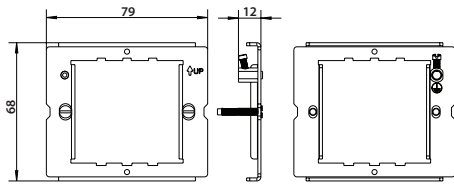

Line Diagrams

RFR12