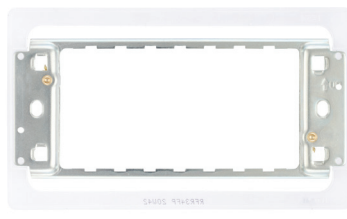

Technical Data

Nexus Grid Frames

Brief product description:

The Nexus Grid range is ideal for domestic, commercial and industrial applications, and allows you to build your own module configurations with a variety of combinations and finishes.

Features:

RFR12/34

- Universal frame for Metal Clad, White Moulded, Nexus Metal & Part M front plates
- Frames are supplied with spacers for use with the Metal Clad front plates

RFR12/34/68FP

- These frames are for the Screwless Flatplate versions
- Fixed integrated plastic gasket to protect metal edges from moisture

Common Features:

- Earth terminal(s) fitted as standard
- Frames supplied with fixing screws for mounting

Product Images

Frames – Nexus Moulded, Metal, Part M and Metal Clad

Frames – Screwless Flatplate

RFR34FP