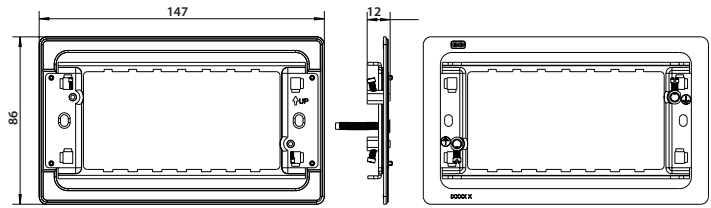

Line Diagrams

RFR34FP

Packaging Information

Cat No.	Description	Packaging Type			Pack Quantity			Barcode		
		Product	Inner Box	Outer Box	Each	Inner Box	Outer Box	Individual	Inner Box	Outer Box
RFR12	1 + 2 Gang Frame	Bag	Colour Box	Carton	1	20	200	5050765204637	5050765204682	5050765204736
RFR34	3 + 4 Gang Frame	Bag	Colour Box	Carton	1	10	100	5050765204644	5050765204699	5050765204743
RFR12FP	1 + 2 Gang Frame, Screwless F/P	Bag	Colour Box	Carton	1	20	200	5050765204651	5050765204705	5050765204750
RFR34FP	3 + 4 Gang Frame, Screwless F/P	Bag	Colour Box	Carton	1	10	100	5050765204668	5050765204712	5050765204767
RFR68FP	6 + 8 Gang Frame, Screwless F/P	Bag	Colour Box	Carton	1	5	50	5050765204675	5050765204729	5050765204774

Weights & Dimensions

Cat No.	Description	Dimensions (H x W x D) cm			Weight (kg)			CBM (m³)
		Product	Inner Box	Outer Box	Each	Inner Box	Outer Box	Outer Box
RFR12	1 + 2 Gang Frame	6.8 x 7.9 x 1.2	9.7 x 9.2 x 18.7	20.6 x 19.3 x 47.3	0.049	1.02	10.44	0.01881
RFR34	3 + 4 Gang Frame	6.3 x 14 x 1.2	9.7 x 9.2 x 15.7	11.1 x 32.3 x 47.8	0.064	0.68	7.09	0.01714
RFR12FP	1 + 2 Gang Frame, Screwless F/P	8.6 x 8.6 x 1.2	9.7 x 9.2 x 18.7	20.6 x 19.3 x 47.3	0.047	0.98	10.04	0.01881
RFR34FP	3 + 4 Gang Frame, Screwless F/P	8.6 x 14.7 x 1.2	9.7 x 9.2 x 15.7	11.1 x 32.3 x 47.8	0.067	0.71	7.39	0.01714
RFR68FP	6 + 8 Gang Frame, Screwless F/P	14.7 x 14.7 x 1.2	15.8 x 9.2 x 15.8	17.1 x 32.3 x 47.8	0.13	1.35	13.8	0.02640