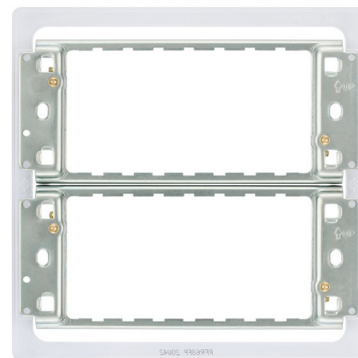

Technical Data

Nexus Grid Frames

Brief product description:

The Nexus Grid range is ideal for domestic, commercial and industrial applications, and allows you to build your own module configurations with a variety of combinations and finishes.

Features:

RFR12/34

- Universal frame for Metal Clad, White Moulded, Nexus Metal & Part M front plates
- Frames are supplied with spacers for use with the Metal Clad front plates

RFR12/34/68FP

- These frames are for the Screwless Flatplate versions
- Fixed integrated plastic gasket to protect metal edges from moisture

Common Features:

- Earth terminal(s) fitted as standard
- Frames supplied with fixing screws for mounting

Product Images

Frames – Nexus Moulded, Metal, Part M and Metal Clad

Frames – Screwless Flatplate

RFR68FP